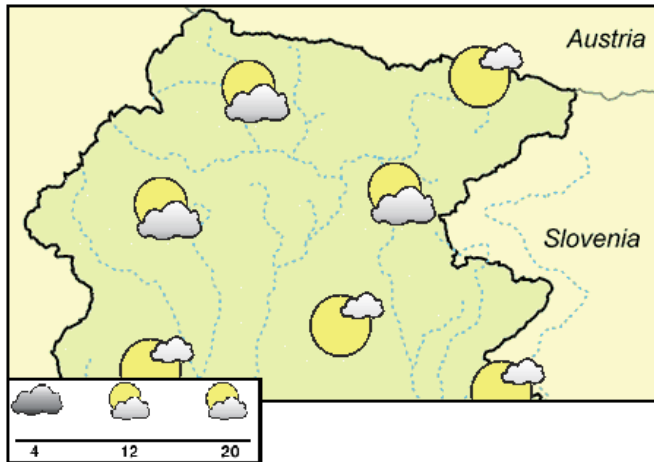

Precipitations	mm
TRIESTE	1.6
GRADO	n.d.
LIGNANO	n.d.
PORDENONE	0.0
UDINE	1.8
GORIZIA	0.3
CIVIDALE	0.7
GEMONA	0.0
TOLMEZZO	0.0
TARVISIO	0.3
FORNIDI SOPRA	0.0
ZONCOLAN	n.d.
PIANCAVALLO	0.6

GENERAL SITUATION

SATURDAY, 27 April 2024

Reliability 60%

Average temperature at 1.000 m (°C)	-			
Average temperature at 2.000 m (°C)	-			
Prob. of widespread precipitations (%)	-			
Thunderstorms probability (%)	10			
Thermal zero height (m)	-			
Snowfalls level (m)	-			
Mean wind at 2.000 m (m/s)	-	-		
Mean wind at 3.000 m (m/s)	-	-		
		Temperatures (°C)	min	MAX
Claut			2	14
Piancavallo			-2	6