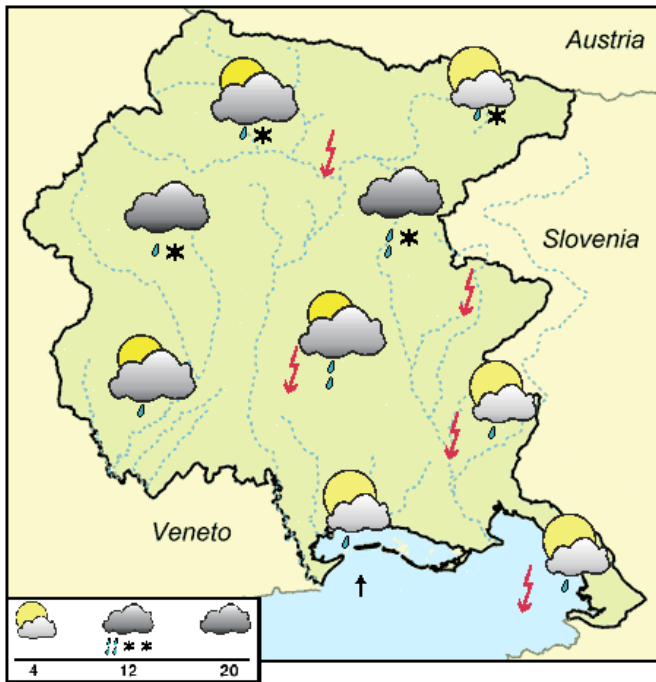

FRIDAY, 26 April 2024
Reliability 60%

	Plain	Coast
Minimum temperature (°C)	2/5	6/9
Maximum temperature (°C)	12/15	12/15
Average temperature at 1.000 m (°C)		5
Average temperature at 2.000 m (°C)		-1

TENDENCY

Sunny hours					Sun, fog, low clouds	Fog	Mist	Average wind			Rain (from 0 to 24)				Thunder-storm	Snow
cloudless	few clouds	variable	cloudy	overcast				breeze	moderate	strong	light	moderate	abundant	heavy		
12 or more	9-12	6-9	3-6	3 or less				3-6 m/s		>6 m/s	0-5 mm	5-10 mm	10-30 mm	>30 mm