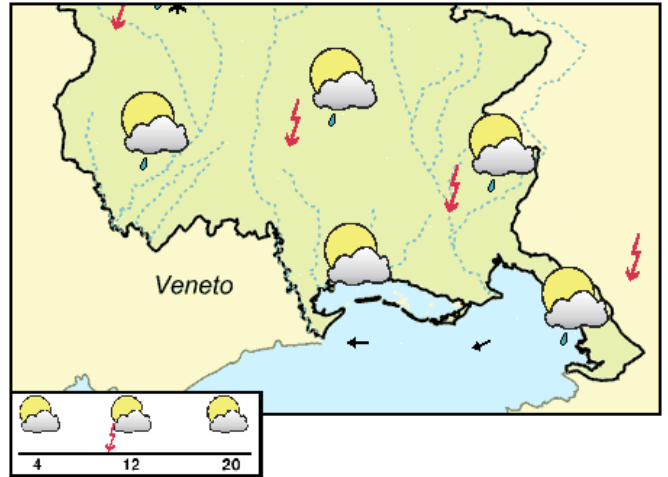

GENERAL SITUATION

SATURDAY, 20 April 2024

Reliability 60%

	Plain	Coast
Minimum temperature (°C)	3/6	8/11
Maximum temperature (°C)	15/17	14/16
Prob. of widespread precipitations (%)	30	40
Thunderstorms probability (%)	50	40