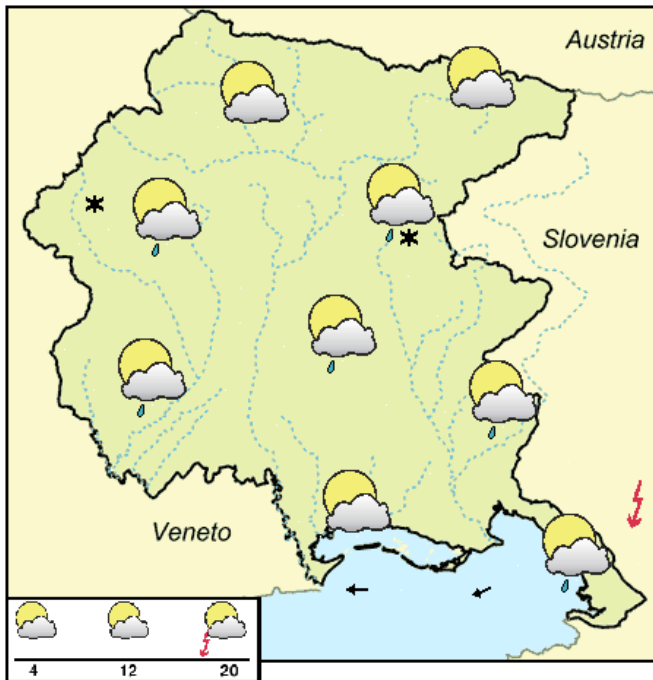

SATURDAY, 20 April 2024

Reliability 60%

	Plain	Coast
Minimum temperature (°C)	4/7	8/11
Maximum temperature (°C)	16/18	14/17
Average temperature at 1.000 m (°C)		6
Average temperature at 2.000 m (°C)		-1

TENDENCY

Sunny hours					Sun, fog, low clouds	Fog	Mist	Average wind			Rain (from 0 to 24)				Thunder-storm	Snow
cloudless	few clouds	variable	cloudy	overcast				breeze	moderate	strong	light	moderate	abundant	heavy		
12 or more	9-12	6-9	3-6	3 or less				3-6 m/s		>6 m/s	0-5 mm	5-10 mm	10-30 mm	>30 mm