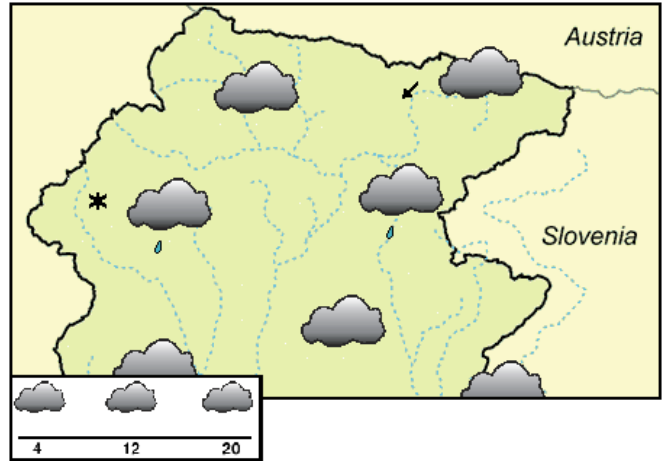

GENERAL SITUATION

THURSDAY, 18 April 2024

Reliability 70%

Average temperature at 1.000 m (°C)	5	
Average temperature at 2.000 m (°C)	-1	
Prob. of widespread precipitations (%)	40	
Thunderstorms probability (%)	30	
Thermal zero height (m)	1500	
Snowfalls level (m)	1200	
Mean wind at 2.000 m (m/s)	N	6
Mean wind at 3.000 m (m/s)	N	6
Temperatures (°C)		
	min	MAX
Forni Avoltri	0	8
M. Zoncolan	-4	-2