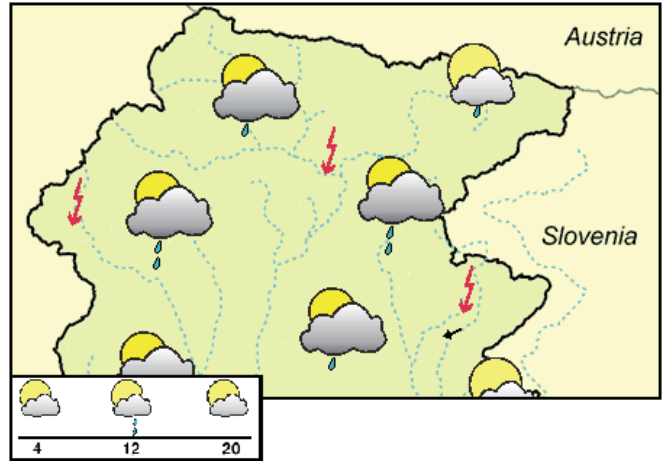

GENERAL SITUATION

WEDNESDAY, 4 October 2023

Reliability 60%

Average temperature at 1.000 m (°C)	15	
Average temperature at 2.000 m (°C)	10	
Prob. of widespread precipitations (%)	50	
Thunderstorms probability (%)	30	
Thermal zero height (m)	3600	
Snowfalls level (m)	-	
Mean wind at 2.000 m (m/s)	NE	3
Mean wind at 3.000 m (m/s)	NE	6
Temperatures (°C)		
	min	MAX
Claut	11	18
Piancavallo	7	12