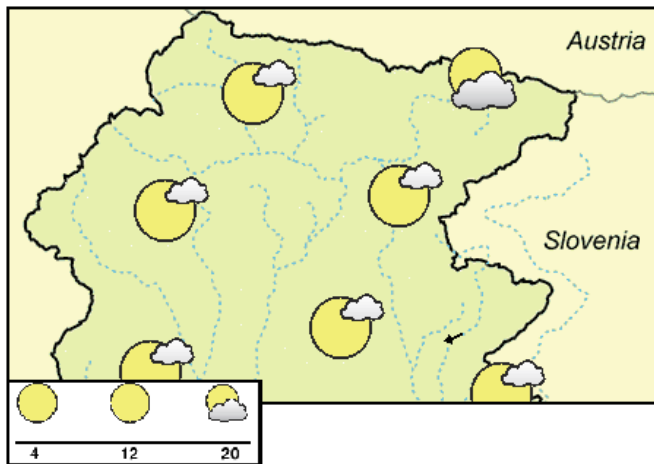

Precipitations	mm
TRIESTE	0.0
GRADO	n.d.
LIGNANO	n.d.
PORDENONE	0.0
UDINE	0.0
GORIZIA	0.0
CIVIDALE	0.0
GEMONA	0.0
TOLMEZZO	0.0
TARVISIO	0.3
FORNIDI SOPRA	0.0
ZONCOLAN	n.d.
PIANCAVALLO	0.6

GENERAL SITUATION

WEDNESDAY, 4 October 2023

Reliability 60%

Average temperature at 1.000 m (°C)	15	
Average temperature at 2.000 m (°C)	10	
Prob. of widespread precipitations (%)	50	
Thunderstorms probability (%)	30	
Thermal zero height (m)	3600	
Snowfalls level (m)	-	
Mean wind at 2.000 m (m/s)	NE	3
Mean wind at 3.000 m (m/s)	NE	6
Temperatures (°C)		
	min	MAX
Claut	11	18
Piancavallo	7	12