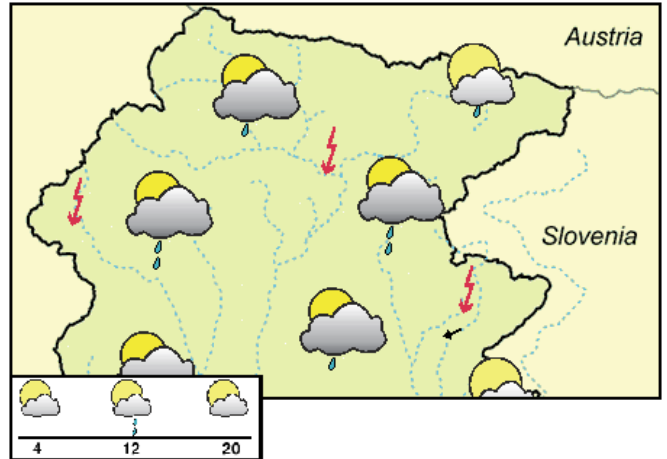

GENERAL SITUATION

WEDNESDAY, 4 October 2023

Reliability 60%

Average temperature at 1.000 m (°C)	10	
Average temperature at 2.000 m (°C)	9	
Prob. of widespread precipitations (%)	50	
Thunderstorms probability (%)	30	
Thermal zero height (m)	3500	
Snowfalls level (m)	-	
Mean wind at 2.000 m (m/s)	SE	3
Mean wind at 3.000 m (m/s)	S	3
Temperatures (°C)		
	min	MAX
Forni Avoltri	11	18
M. Zoncolan	8	12