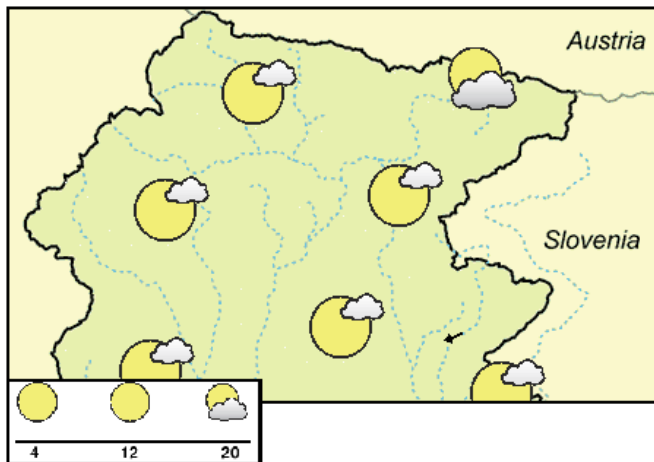

Precipitations	mm
TRIESTE	0.0
GRADO	n.d.
LIGNANO	n.d.
PORDENONE	0.0
UDINE	0.0
GORIZIA	0.0
CIVIDALE	0.0
GEMONA	0.0
TOLMEZZO	0.0
TARVISIO	0.3
FORNIDI SOPRA	0.0
ZONCOLAN	n.d.
PIANCAVALLO	0.6

GENERAL SITUATION

WEDNESDAY, 4 October 2023

Reliability 60%

Average temperature at 1.000 m (°C)	10	
Average temperature at 2.000 m (°C)	9	
Prob. of widespread precipitations (%)	50	
Thunderstorms probability (%)	30	
Thermal zero height (m)	3500	
Snowfalls level (m)	-	
Mean wind at 2.000 m (m/s)	SE	3
Mean wind at 3.000 m (m/s)	S	3
Temperatures (°C)		
	min	MAX
Forni Avoltri	11	18
M. Zoncolan	8	12