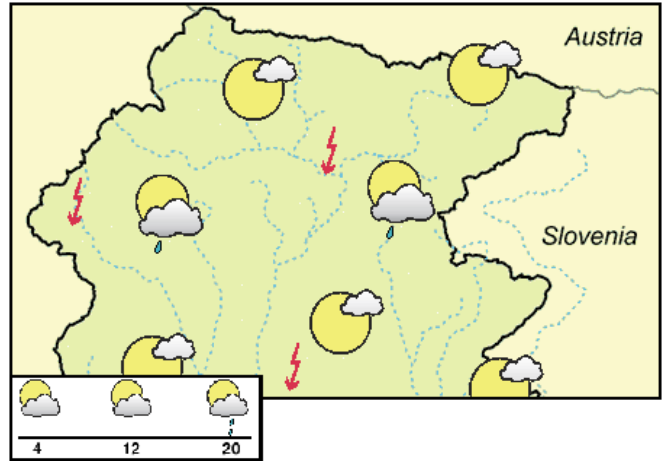

GENERAL SITUATION

THURSDAY, 25 April 2024

Reliability 60%

Average temperature at 1.000 m (°C)	4
Average temperature at 2.000 m (°C)	-3
Prob. of widespread precipitations (%)	30
Thunderstorms probability (%)	60
Thermal zero height (m)	1400
Snowfalls level (m)	600-800
Mean wind at 3.000 m - direction	N
Mean wind at 3.000 m - speed (m/s)	6-8