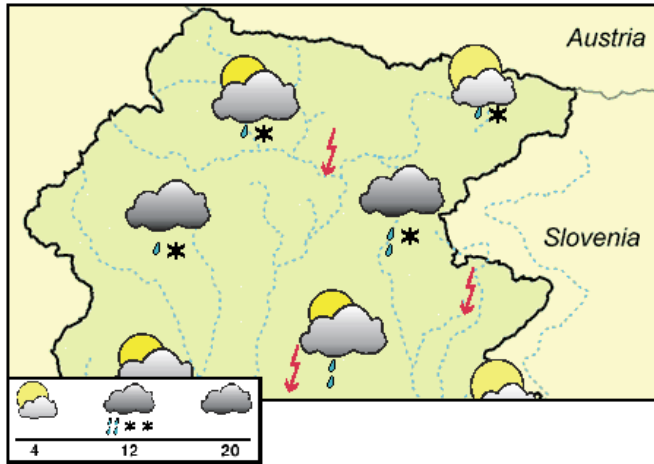

Precipitations	mm
TRIESTE	3.3
GRADO	n.d.
LIGNANO	n.d.
PORDENONE	9.5
UDINE	2.3
GORIZIA	5.8
CIVIDALE	3.4
GEMONA	2.1
TOLMEZZO	4.0
TARVISIO	13.8
FORNI DI SOPRA	19.7
ZONCOLAN	n.d.
PIANCAVALLO	22.0

GENERAL SITUATION

THURSDAY, 25 April 2024

Reliability 60%

Average temperature at 1.000 m (°C)	4
Average temperature at 2.000 m (°C)	-3
Prob. of widespread precipitations (%)	30
Thunderstorms probability (%)	60
Thermal zero height (m)	1400
Snowfalls level (m)	600-800
Mean wind at 3.000 m - direction	N
Mean wind at 3.000 m - speed (m/s)	6-8