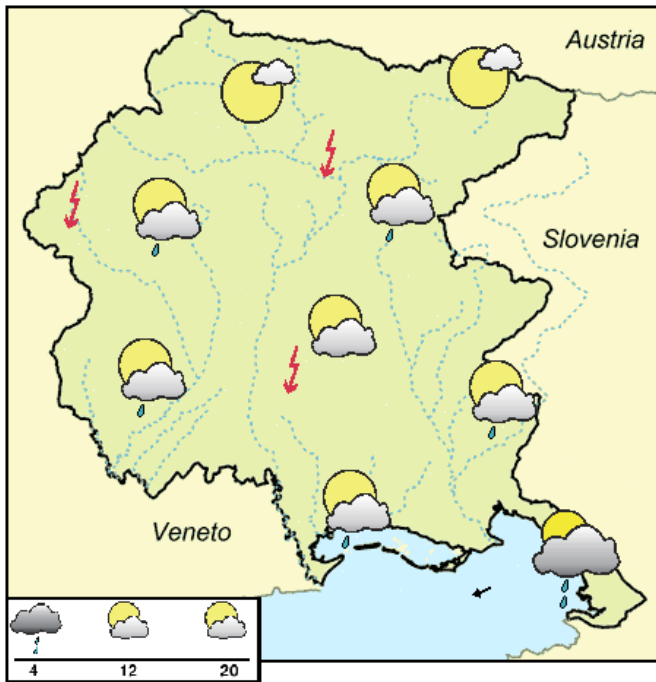

THURSDAY, 25 April 2024
Reliability 60%

	Plain	Coast
Minimum temperature (°C)	4/7	6/9
Maximum temperature (°C)	14/17	10/13
Average temperature at 1.000 m (°C)		4
Average temperature at 2.000 m (°C)		-3

TENDENCY

Sunny hours					Sun, fog, low clouds	Fog	Mist	Average wind			Rain (from 0 to 24)				Thunder-storm	Snow
cloudless	few clouds	variable	cloudy	overcast				breeze	moderate	strong	light	moderate	abundant	heavy		
12 or more	9-12	6-9	3-6	3 or less				3-6 m/s		>6 m/s	0-5 mm	5-10 mm	10-30 mm	>30 mm