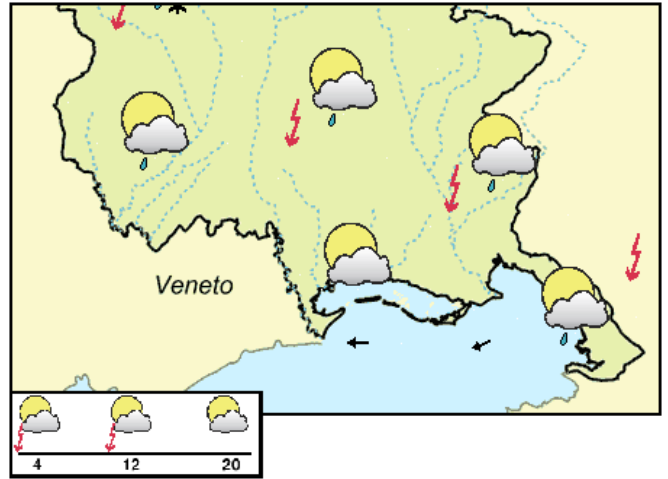

GENERAL SITUATION

SATURDAY, 20 April 2024

Reliability 60%

Minimum temperature (°C)	8/11
Maximum temperature (°C)	14/16
Prob. of widespread precipitations (%)	40
Thunderstorms probability (%)	40
Mean wind offshore: direction and speed (kt)	
Morning	E 10-15
Afternoon	ENE 15-20