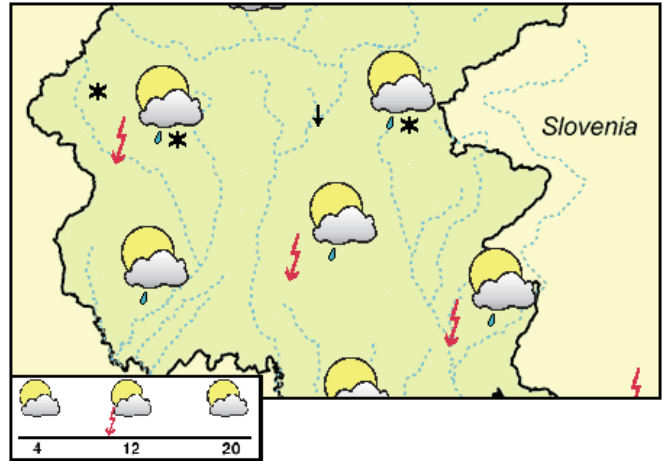

GENERAL SITUATION

SATURDAY, 20 April 2024

Reliability 60%

	Foothills	Plain
Min. temperature on the plain (°C)		3/6
Max. temperature on the plain (°C)		15/17
Thermal zero height (m)		1500
Snowfalls level (m)		1000
Prob. of widespread precipitations (%)	60	30
Thunderstorms probability (%)	60	50