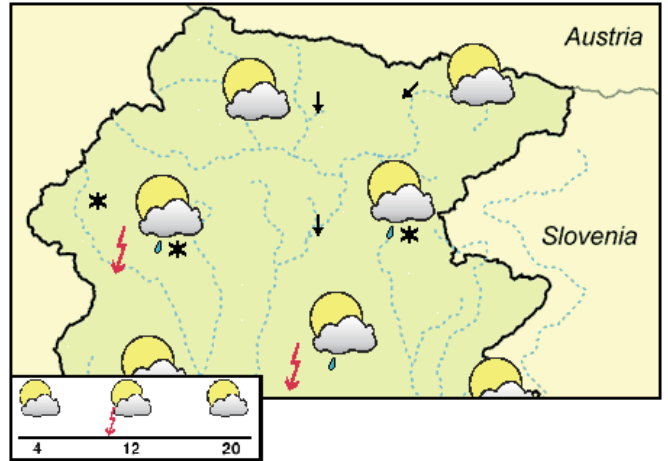

GENERAL SITUATION

SATURDAY, 20 April 2024

Reliability 60%

Average temperature at 1.000 m (°C)	5	
Average temperature at 2.000 m (°C)	-2	
Prob. of widespread precipitations (%)	30	
Thunderstorms probability (%)	20	
Thermal zero height (m)	1500	
Snowfalls level (m)	1000-1200	
Mean wind at 2.000 m (m/s)	N 10	
Mean wind at 3.000 m (m/s)	N 13	
Temperatures (°C)		
	min	MAX
Forni Avoltri	0	9
M. Zoncolan	-4	1