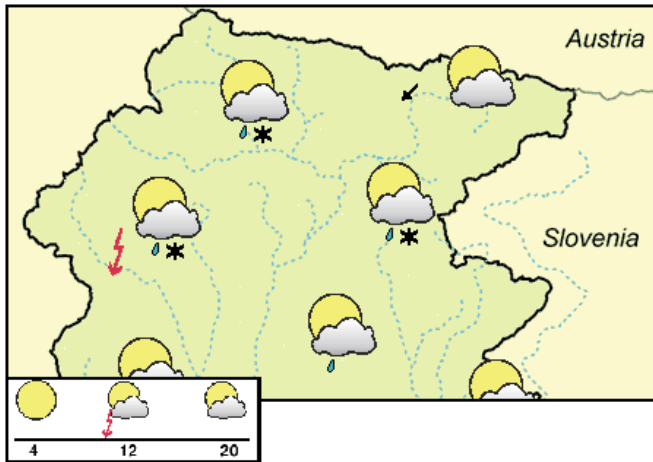

Precipitations	mm
TRIESTE	0.0
GRADO	n.d.
LIGNANO	n.d.
PORDENONE	3.1
UDINE	0.0
GORIZIA	8.1
CIVIDALE	6.1
GEMONA	1.1
TOLMEZZO	0.2
TARVISIO	0.1
FORNIDI SOPRA	0.3
ZONCOLAN	n.d.
PIANCAVALLO	5.8

GENERAL SITUATION

SATURDAY, 20 April 2024

Reliability 60%

Average temperature at 1.000 m (°C)	5	
Average temperature at 2.000 m (°C)	-2	
Prob. of widespread precipitations (%)	30	
Thunderstorms probability (%)	20	
Thermal zero height (m)	1500	
Snowfalls level (m)	1000-1200	
Mean wind at 2.000 m (m/s)	N 10	
Mean wind at 3.000 m (m/s)	N 13	
Temperatures (°C)		
	min	MAX
Forni Avoltri	0	9
M. Zoncolan	-4	1