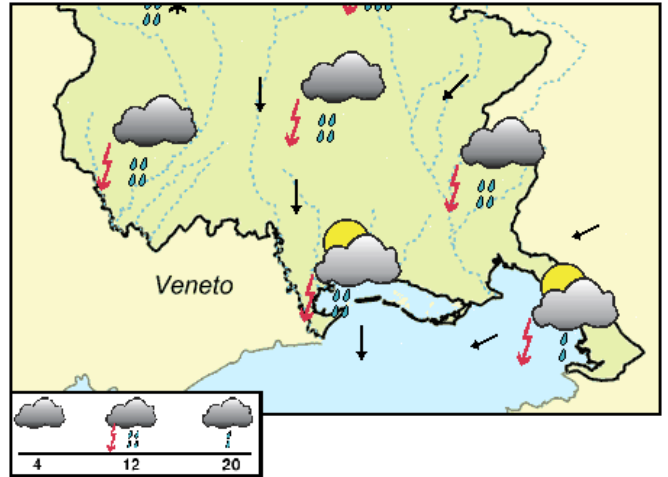

GENERAL SITUATION

TUESDAY, 16 April 2024

Reliability 70%

	Plain	Coast
Minimum temperature (°C)	6/9	6/9
Maximum temperature (°C)	15/18	15/18
Prob. of widespread precipitations (%)	80	80
Thunderstorms probability (%)	60	60