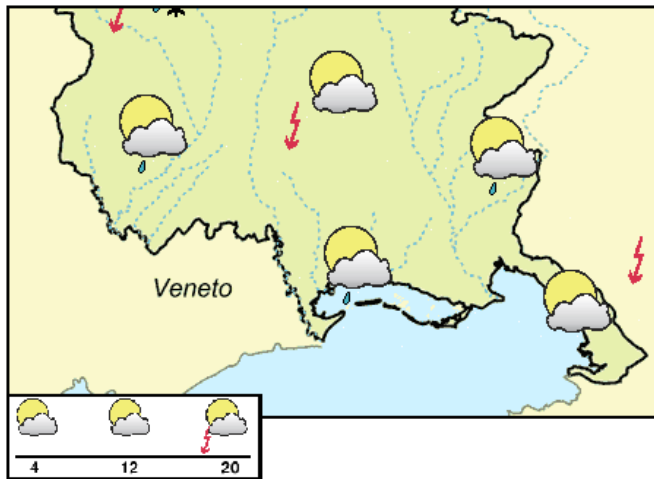

WEDNESDAY, 17 April 2024

Reliability 60%

	Plain	Coast
Minimum temperature (°C)	3/6	6/9
Maximum temperature (°C)	15/17	13/15
Prob. of widespread precipitations (%)	50	30
Thunderstorms probability (%)	60	50

TENDENCY

Sunny hours					Sun, fog, low clouds	Fog	Mist	Average wind			Rain (from 0 to 24)				Thunderstorm	Snow
cloudless	few clouds	variable	cloudy	overcast				breeze	moderate	strong	light	moderate	abundant	heavy		
12 or more	9-12	6-9	3-6	3 or less				3-6 m/s	>6 m/s	0-5 mm	5-10 mm	10-30 mm	>30 mm